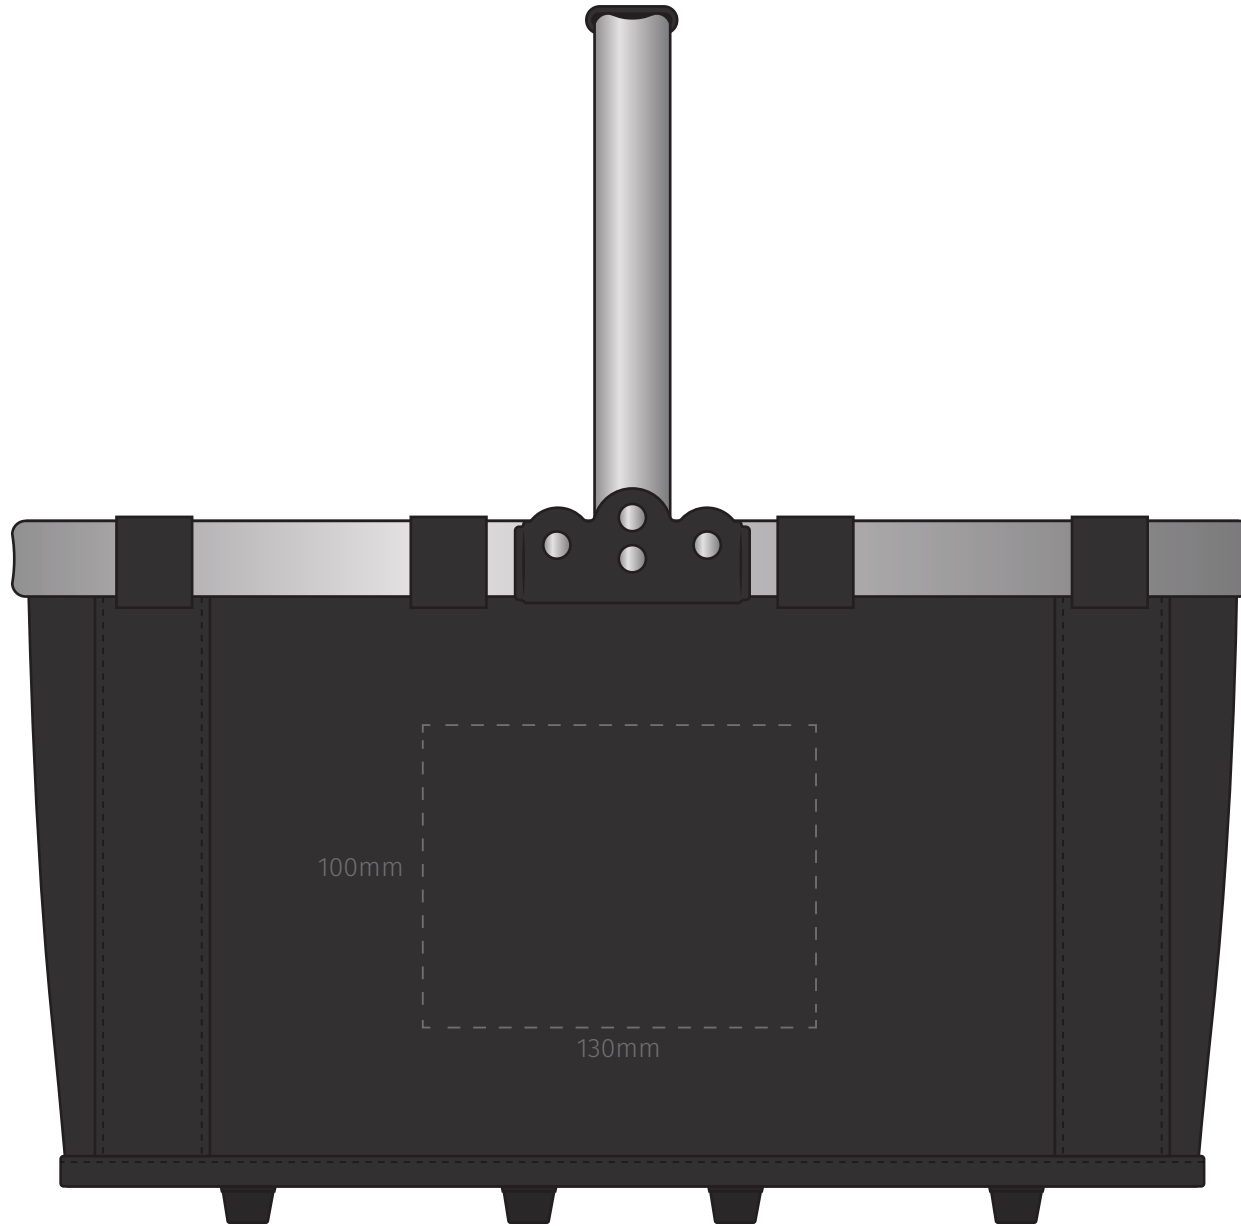

TEMPLATE:  
■ HAMPER

Item shown at 40% actual size when viewed on A4 paper

BRANDING - Screen

Max branding area 130 x 100mm

TEMPLATE:  
■ HAMPER

Item shown at 40% actual size when viewed on A4 paper

BRANDING - Supacolour

Max branding area 105 x 150mm (A6)