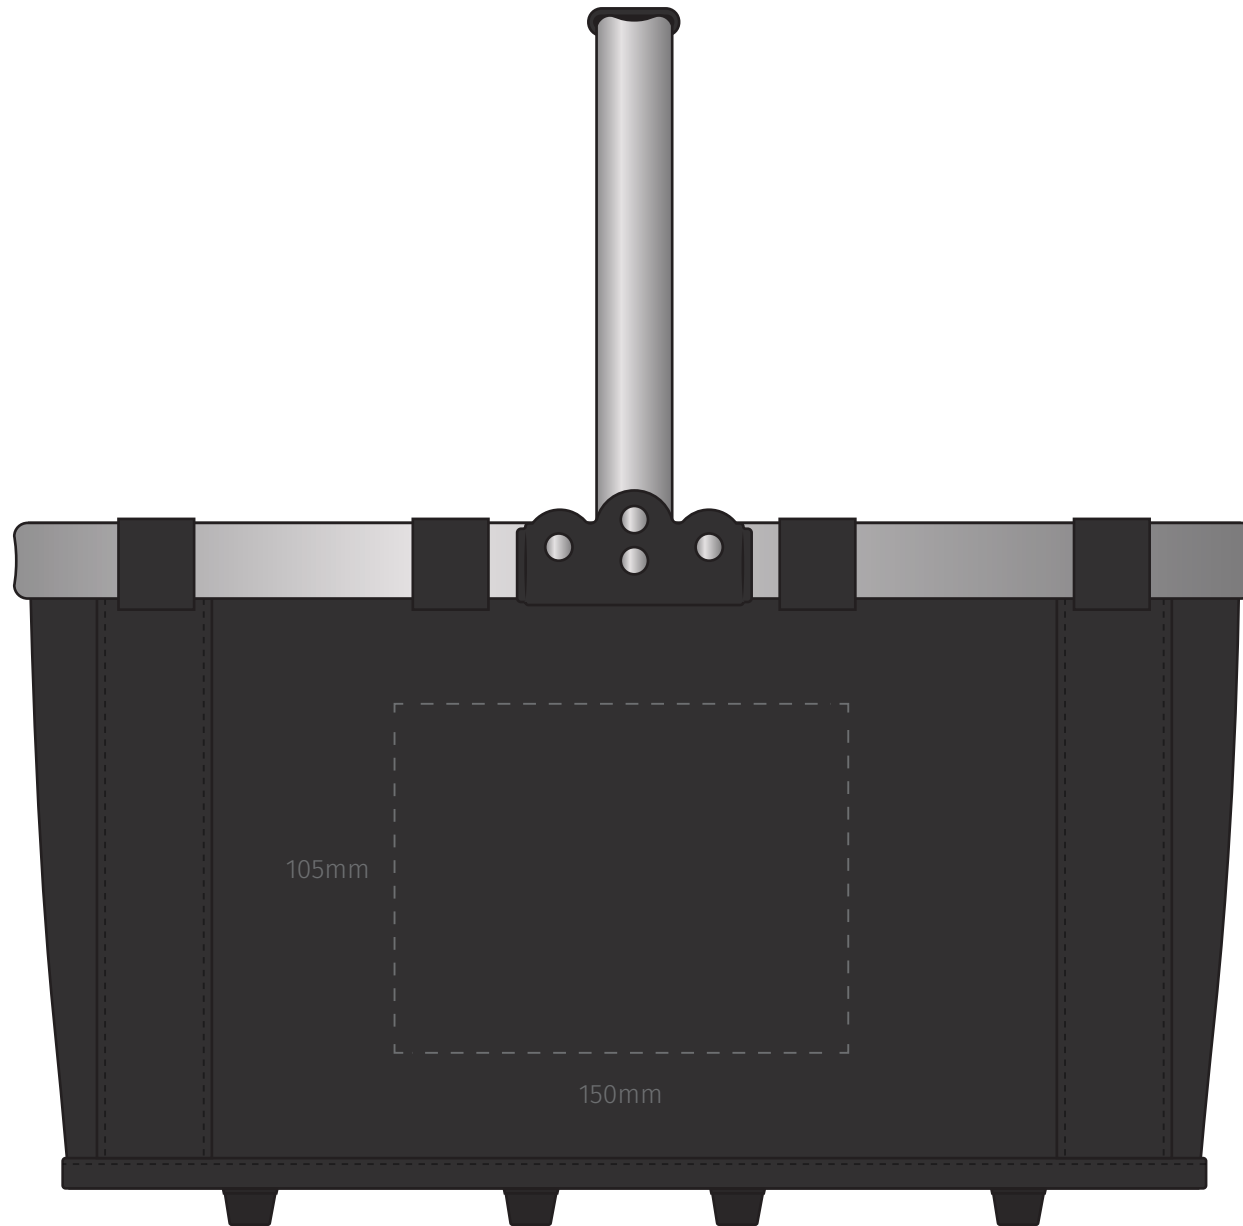

TEMPLATE:  
■ HAMPER

Item shown at 40% actual size when viewed on A4 paper

BRANDING - Screen

Max branding area 130 x 100mm

TEMPLATE:  
■ HAMPER

Item shown at 40% actual size when viewed on A4 paper

BRANDING - Supacolour

Max branding area 105 x 150mm (A6)